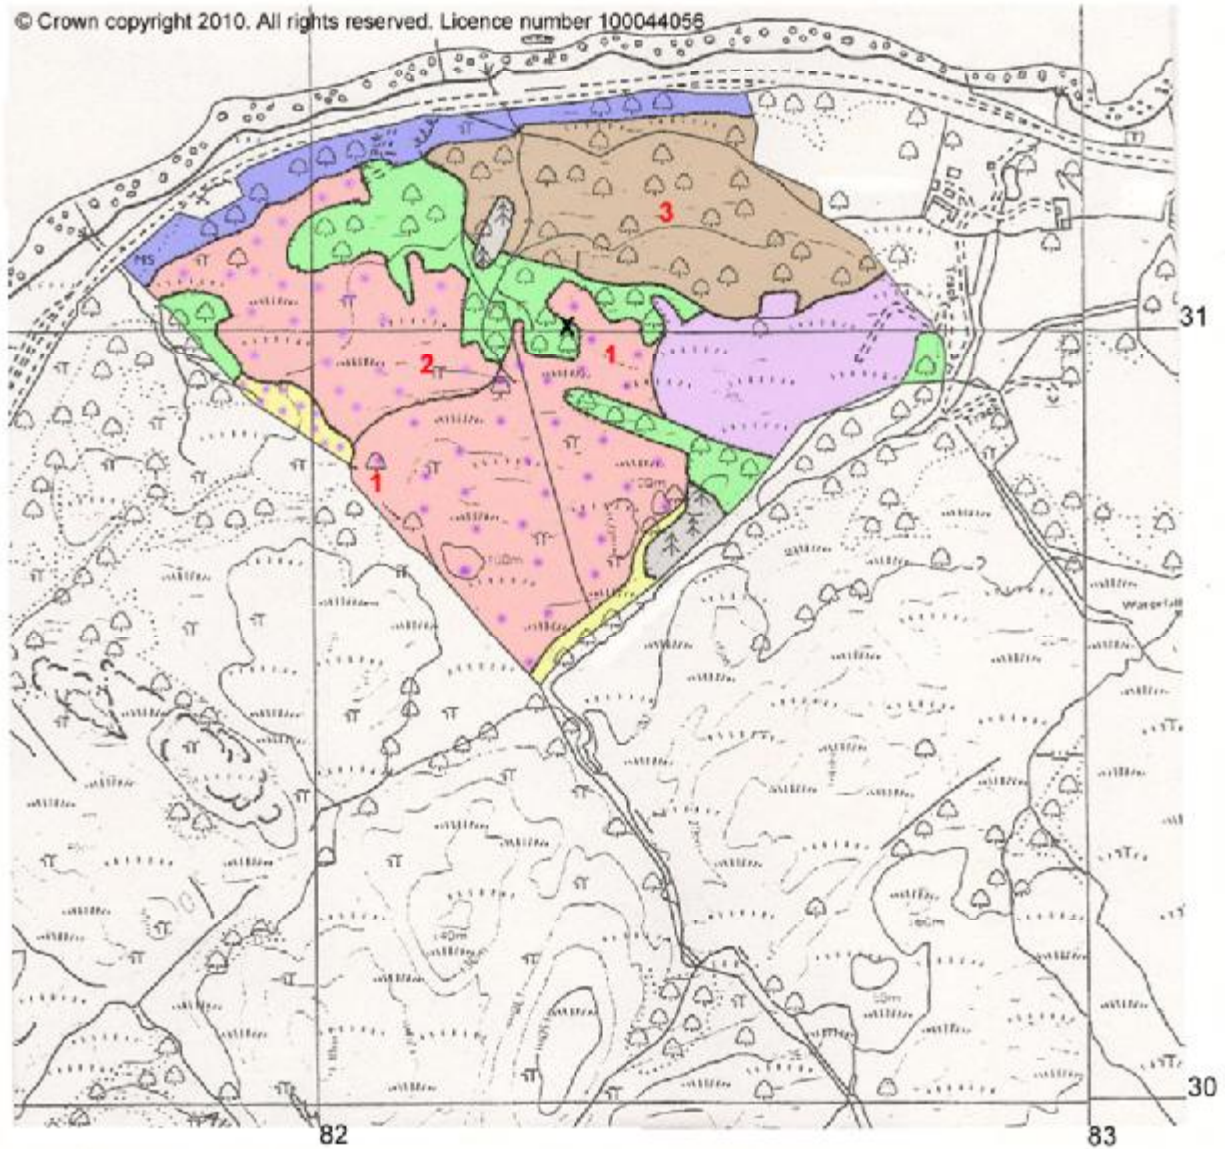

Woody Wood Woodland Grazing Plan Habitat Survey Map, Jan 2010

© Crown copyright 2010. All rights reserved. Licence number 100044056

Site type/habitat	BAP habitat
 Neutral to base-rich wet woodland	Wet woodland
 Acidic dry woodland	Upland oakwood
 Acidic dry woodland	Upland birchwoods
 Established regeneration	
 Conifer plantation	
 Bracken	
 Wet heath/acid grassland mosaic	
 Acid grassland	

Key features

- 1 Seedlings in wet heath
- 2 Marsh fritillary butterflies
- 3 Enclosure dykes and charcoal hearths

Scale: 1:10,000

X Map ref: NX 824310